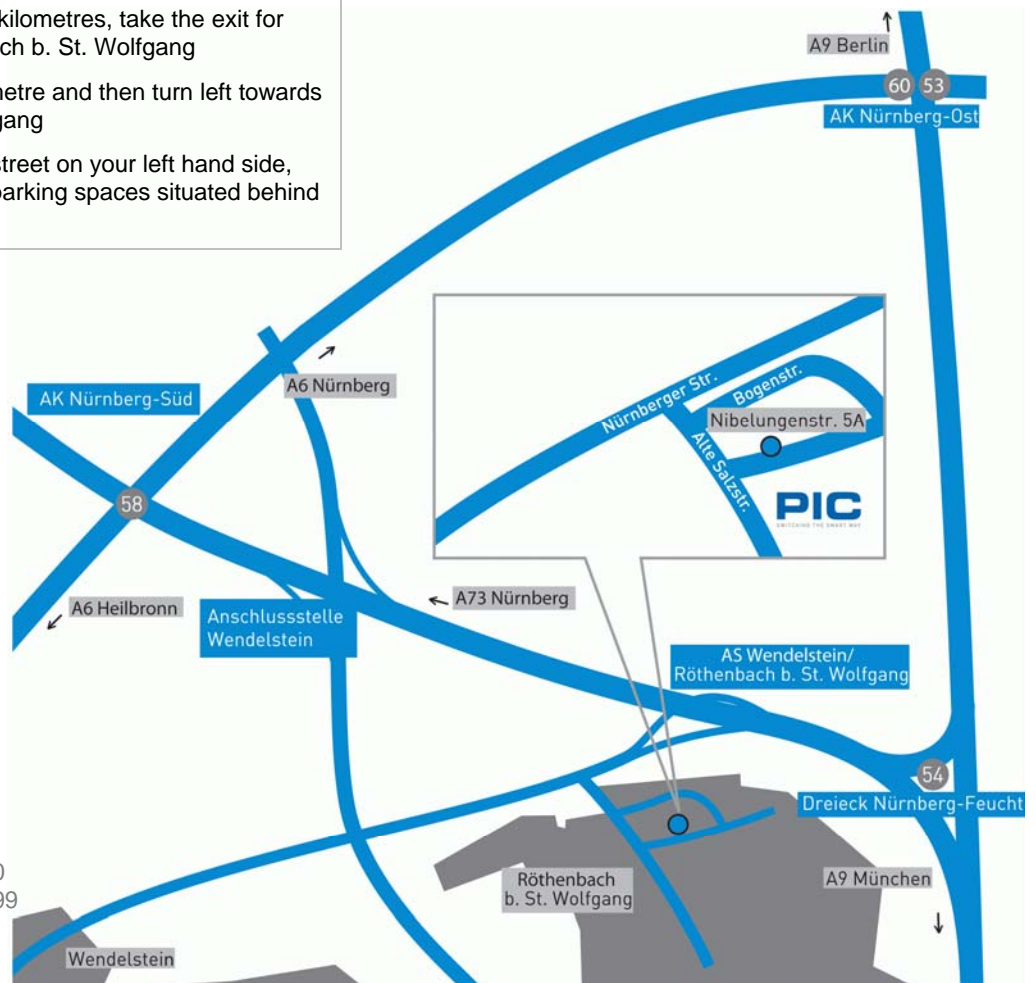

### From the A6 (West)

- > At the Nürnberg-Süd interchange (58), exit the A6 and take the A73 in the direction of Munich
- > Take the exit for Wendelstein / Röthenbach b. St. Wolfgang
- > Stay in the right-hand lane and then veer left
- > Continue for one kilometre and then turn right towards Röthenbach b. St. Wolfgang
- > Turn into the second street on your left hand side, where there are ample parking spaces situated behind our building

### From the A6 (East)

- > At the Nürnberg-Ost interchange (60/53), exit the A6 and take the A9 in the direction of Munich
- > Exit the A9 when you see the sign for Feucht (54) and take the A73 in the direction of Nürnberg
- > After approximately 3 kilometres, take the exit for Wendelstein / Röthenbach b. St. Wolfgang
- > Continue for one kilometre and then turn left towards Röthenbach b. St. Wolfgang
- > Turn into the second street on your left hand side, where there are ample parking spaces situated behind our building

### From the A9

- > Exit the A9 when you see the sign for Feucht (54) and take the A73 in the direction of Nürnberg
- > After approximately 3 kilometres, take the exit for Wendelstein / Röthenbach b. St. Wolfgang
- > Continue for one kilometre and then turn left towards Röthenbach b. St. Wolfgang
- > Turn into the second street on your left hand side, where there are ample parking spaces situated behind our building